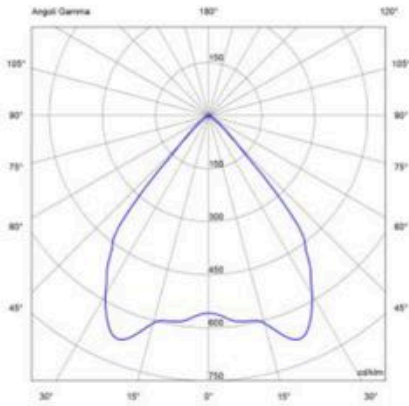

MUFFIN CEILING

sistema di illuminazione
FOTOMETRIE
2016

Muffin

ceiling

MFN-35-CLN-NW-xx-00-xx
00 (80°) NW 4200lm
86%

MFN-35-CLN-NW-xx-01-xx
01 (120°) NW 4200lm
80%

MFN-25-CLN-NW-xx-00-xx
00 (80°) NW 2900lm
86%