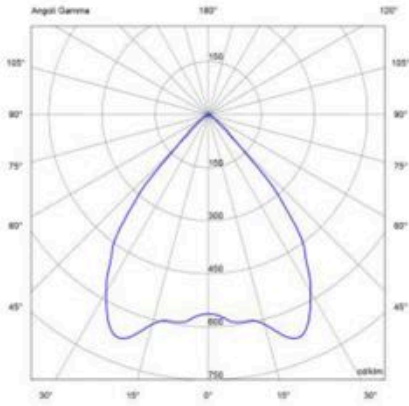

MUFFIN CEILING

sistema di illuminazione
FOTOMETRIE
2016

Muffin

ceiling

MFN-35-CLN-NW-xx-00-xx
00 (80°) NW 4200lm
86%

MFN-35-CLN-NW-xx-01-xx
01 (120°) NW 4200lm
80%

MFN-25-CLN-NW-xx-00-xx
00 (80°) NW 2900lm
86%