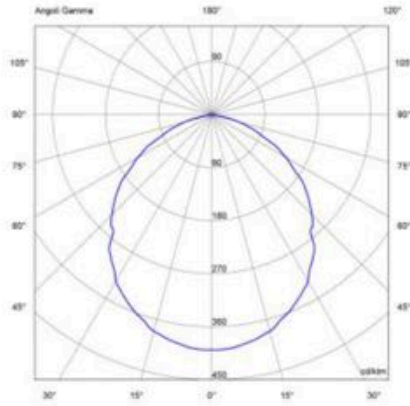

MUFFIN CEILING

sistema di illuminazione
FOTOMETRIE
2016

Muffin

ceiling

MFN-35-CLN-NW-xx-00-xx
00 (80°) NW 4200lm
86%

MFN-35-CLN-NW-xx-01-xx
01 (120°) NW 4200lm
80%

MFN-25-CLN-NW-xx-00-xx
00 (80°) NW 2900lm
86%

MFN-25-CLN-NW-xx-01-xx
01 (120°) NW 2900lm
80%